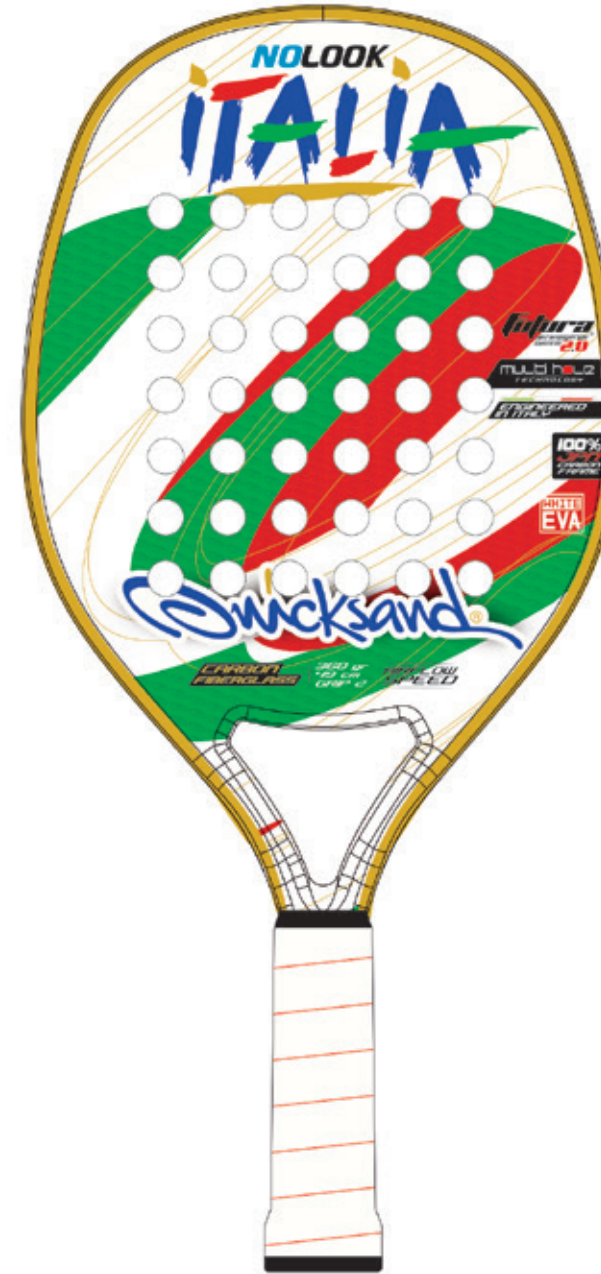

NOLOOK ITALIA

DETAILS

CARBON / FIBERGLASS

360 gr | 49 cm | GRIP 2